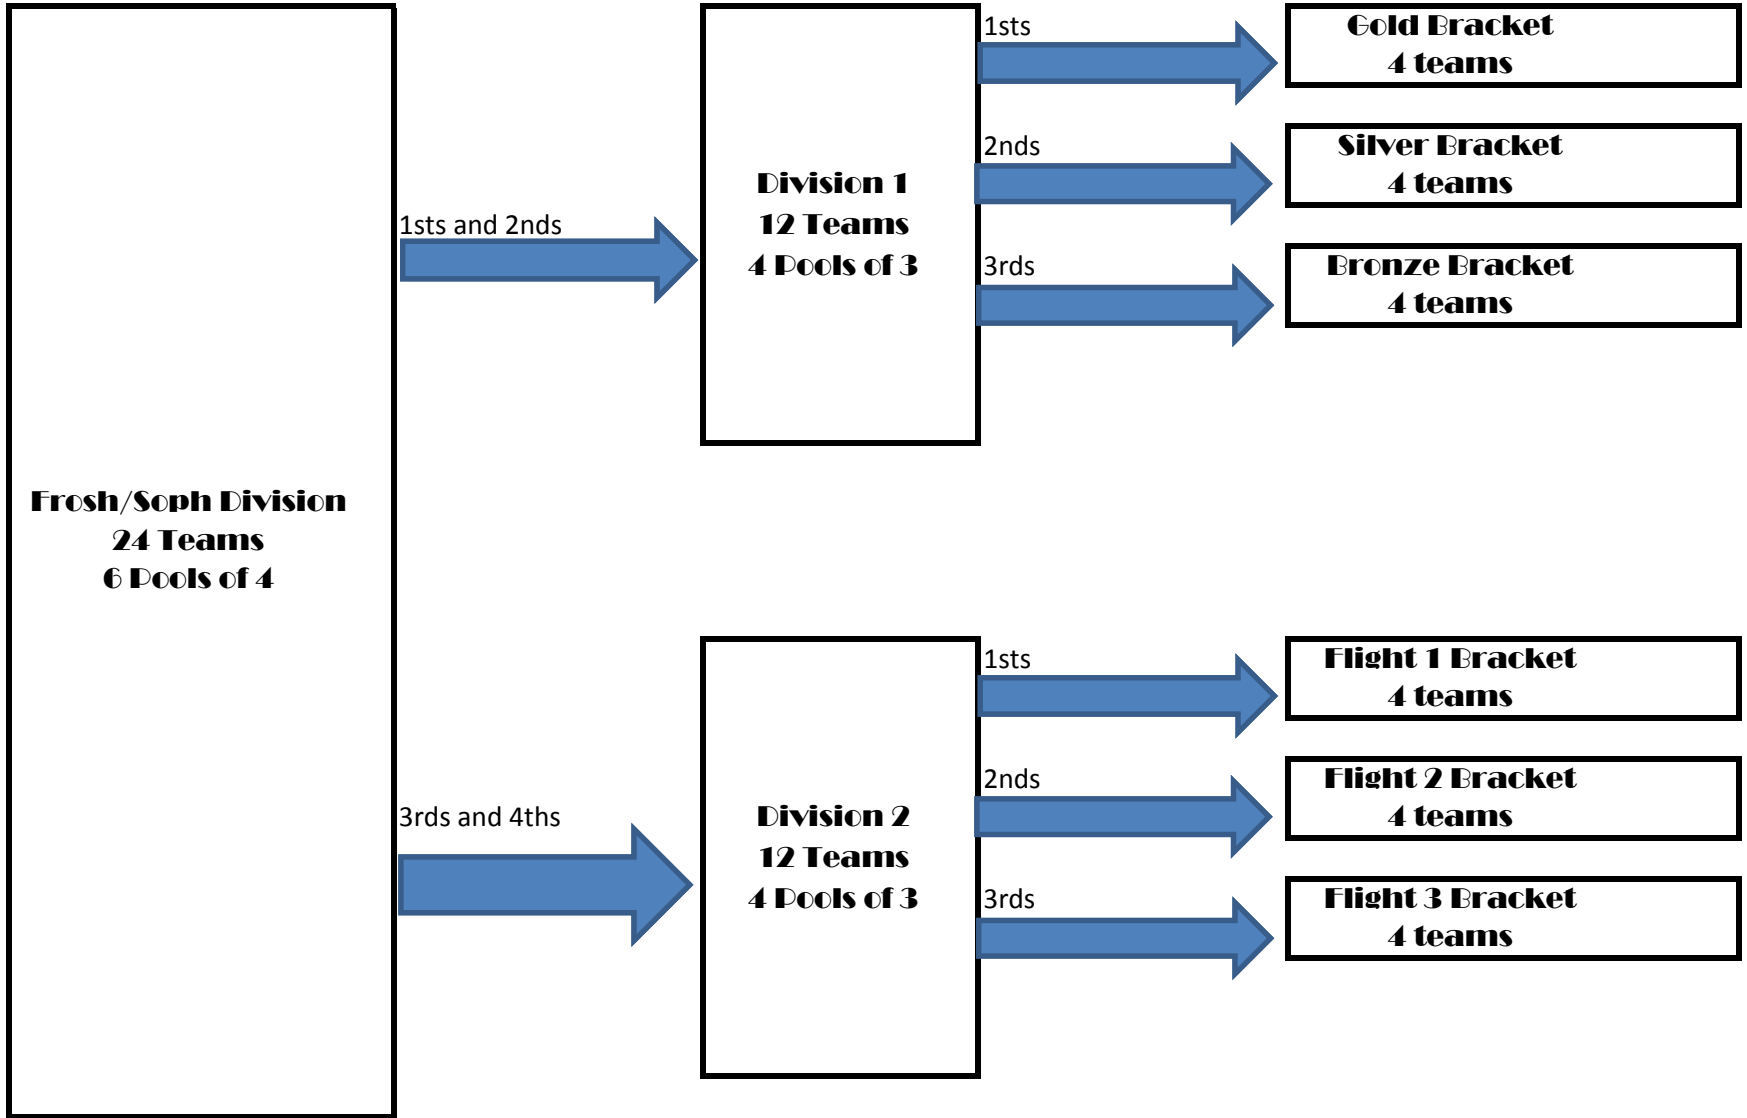

**Saturday**

**Saturday PM**

**Sunday AM**

**2018 Queens Court  
Frosh/Soph Division**

**Round 1**

<b>Court Start Time Pool</b>	<b>ASC Court H3 Sat. 8:00AM Pool 1</b>	<b>ASC Court H4 Sat. 8:00AM Pool 2</b>	<b>ASC Court i1 Sat. 8:00AM Pool 3</b>	<b>ASC Court i2 Sat. 8:00AM Pool 4</b>
Team 1	Mater Dei A	Santa Margarita A	Aliso Niguel	Citrus Valley
Team 2	Beckman	Laguna Beach	Chino Hills	Brea Olinda
Team 3	Laguna Hills	Foothill Frosh/Soph	Mater Dei B	Santa Margarita B
Team 4	Troy	Crescenta Valley	Villa Park	Sunny Hills